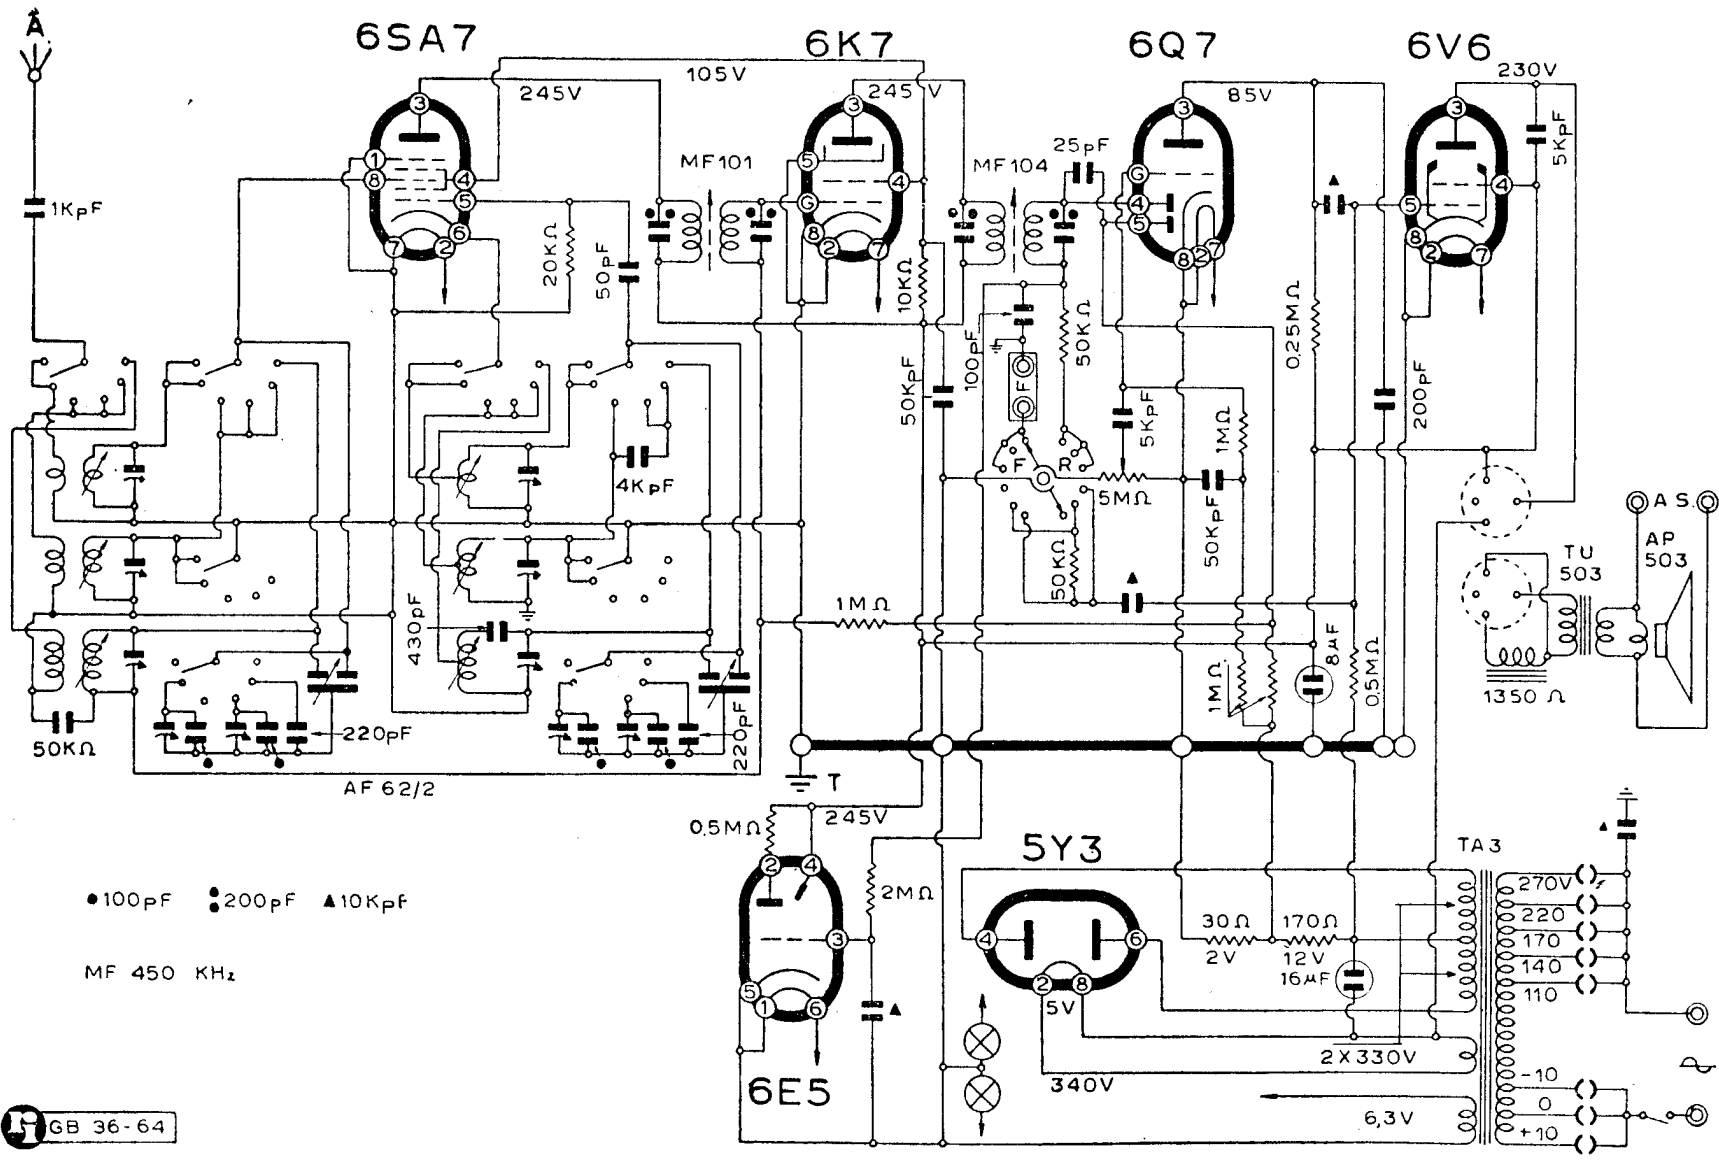

UNDA RADIO - Mod. Sex Unda R 66/1

● 100pF   ● 200pF   ▲ 10KpF  
 MF 450 KHz